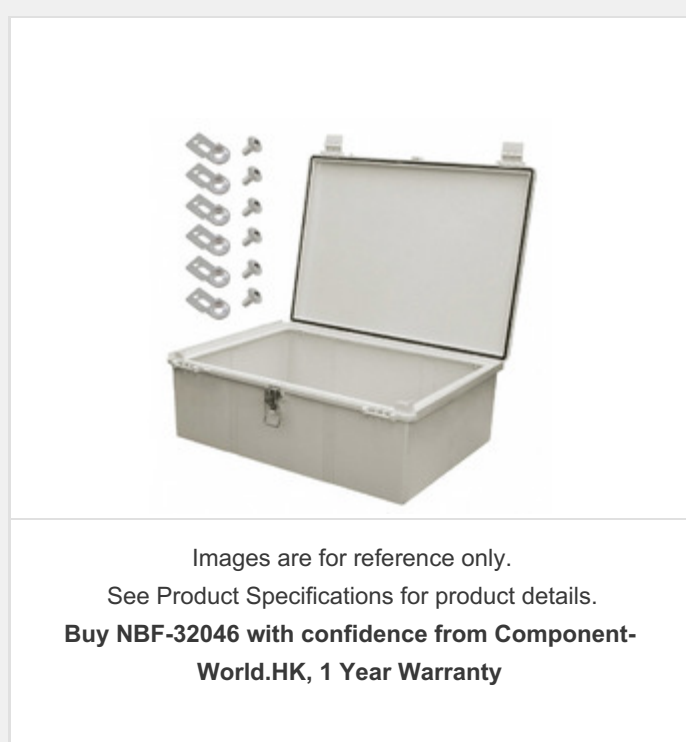

**NBF-32046**

**Part Number:** [NBF-32046](#)  
**Manufacturer:** [Bud Industries, Inc.](#)  
**Description:** BOX ABS GRAY 27.55"L X 19.68"W  
**Data sheet:** [PDF NBF Series Brochure](#)  
[PDF NBF-32x46 Drawing](#)

**RoHS Status:** Lead free / RoHS Compliant  
**Ship From:** Hong Kong  
**Shipment Way:** DHL/Fedex/TNT/UPS/EMS

[Request For Quotation](#)

PRODUCT PARAMETER			
<b>Part Number</b>	NBF-32046	<b>Manufacturer</b>	<a href="#">Bud Industries, Inc.</a>
<b>Description</b>	BOX ABS GRAY 27.55"L X 19.68"W	<b>Lead Free Status / RoHS Status</b>	Lead free / RoHS Compliant
<b>Quantity Available</b>	416 pcs	<b>Data sheet</b>	<a href="#">NBF Series Brochure</a> <a href="#">NBF-32x46 Drawing</a>
<b>Category</b>	<a href="#">Boxes, Enclosures, Racks</a>	<b>Weight</b>	19 lbs (8.6kg)
<b>Thickness</b>	0.185" (4.70mm)	<b>Size / Dimension</b>	27.550" L x 19.680" W (699.77mm x 499.87mm)
<b>Shipping Info</b>	Shipped from Digi-Key	<b>Series</b>	NBF
<b>Ratings</b>	IP66, NEMA 1,2,4,4X,12,13	<b>Other Names</b>	377-1771 NBF 32046 NBF32046
<b>Moisture Sensitivity Level (MSL)</b>	Not Applicable	<b>Material Flammability Rating</b>	UL94 HB
<b>Material</b>	Plastic, ABS	<b>Manufacturer Standard Lead Time</b>	10 Weeks
<b>Lead Free Status / RoHS Status</b>	Lead free / RoHS Compliant	<b>Height</b>	9.840" (249.94mm)
<b>Features</b>	PCB Supports, Non-Metallic Hinges	<b>Detailed Description</b>	Box Plastic, ABS Gray Hinged Door, Lid 27.550" L x 19.680" W (699.77mm x 499.87mm) X 9.840" (249.94mm)
<b>Design</b>	Hinged Door, Lid	<b>Container Type</b>	Box
<b>Color</b>	Gray	<b>Area (L x W)</b>	542 in² (3497 cm²)